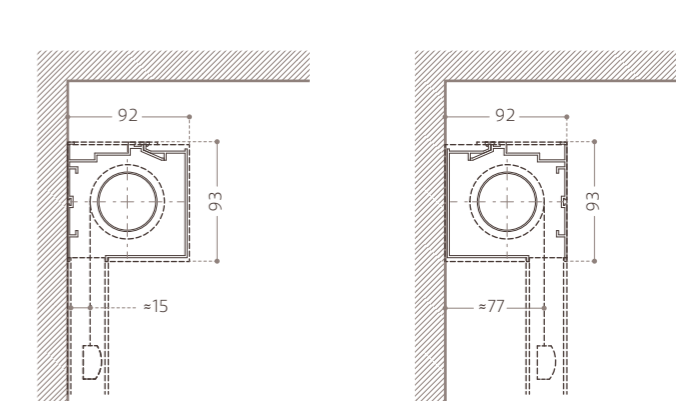

LIMITI DIMENSIONALI DIMENSIONAL LIMITS

Larghezza massima Maximum width	2700 mm
Altezza massima Maximum height	3000 mm

Dimensioni caratteristiche del sistema Typical dimensions of the system

VISTA FRONTALE / FRONT VIEW

Cassonetto / Cassette

VISTE LATERALI / SIDE VIEWS

Profilo squadrato
Square cover

Profilo stondato
Round cover

Guide laterali
Side rails

VISTA LATERALE / SIDE VIEW

Contrappeso
Counterweight

VISTA LATERALE / SIDE VIEW

Installazione / Installation

VISTE LATERALI / SIDE VIEWS

A soffitto
On ceiling mounting

Discesa del telo: **DIETRO**
Lowering of fabric:
BEHIND THE ROLLER

Discesa del telo: **AVANTI**
Lowering of fabric:
IN FRONT OF THE ROLLER

A parete
On wall mounting

Discesa del telo: **DIETRO**
Lowering of fabric:
BEHIND THE ROLLER

Discesa del telo: **AVANTI**
Lowering of fabric:
IN FRONT OF THE ROLLER

Raso parete
Hidden into wall